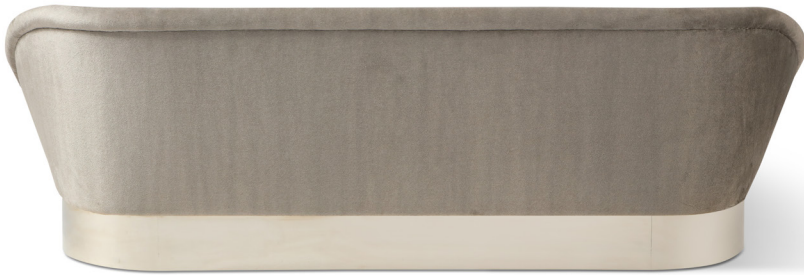

Ellipse Sofa
Model 1976-S | Designed 1976

Width 86 in	218 cm	Seat Height 17 in	43 cm	Base Steel	C.O.M 15 yds
Depth 33 in	84 cm	Seat Depth 21 in	53 cm	Finish Polished Nickel	
Height 29 in	74 cm			Polished Brass	

Shown in Fabric: Great Plains 1611/04 Pharaoh Mirage Finish: Polished Nickel